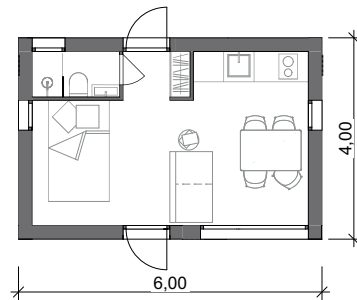

VIVHOME

+49 (0)7528 975388 • info@viv-home.de
www.viv-home.de
Hiltensweiler 4/2
88239 Wangen im Allgäu

HOW FRESH AIR GETS INTO THE MODULAR HOUSES

A modular house of 48–50 m² is equipped with three ventilation units. The exhaust fan Sileo, which is especially quiet and energy-efficient, is installed in the bathroom to extract moist air. In the living spaces are two decentral ventilation units Vento Expert A50-1 W V.2. Due to heat- and humidity recovery, they ensure a comfortable room climate and help to lower heating costs.

REFERENCE PROJECT	MODULAR HOUSES FROM THE ALLGÄU
BUILDING TYPE	Modular houses
VENTILATION CONCEPT	Decentral
PRODUCTS	Vento Expert A50-1 W V.2, Sileo 100
ACCESSORIES	AH-10, anthracite
HOUSE SIZE	24 m², 48 m², and larger upon request
MANUFACTURER	Viv Home – Modular houses from the Allgäu Hiltensweiler 4/2 • info@viv-home.de 88239 Wangen im Allgäu www.viv-home.de