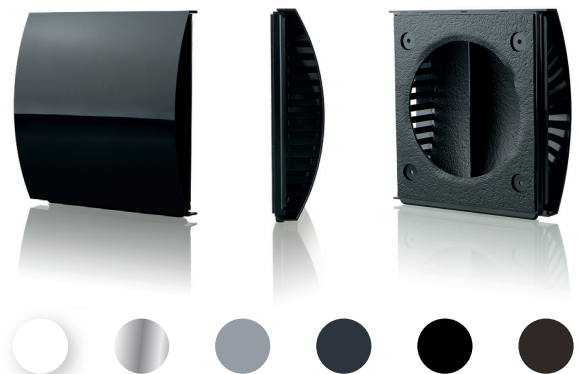

OUTER HOODS

The outer hood is available in many different colours, so that it integrates perfectly into the exterior design. Also in different duct sizes: 100, 125 and 160.